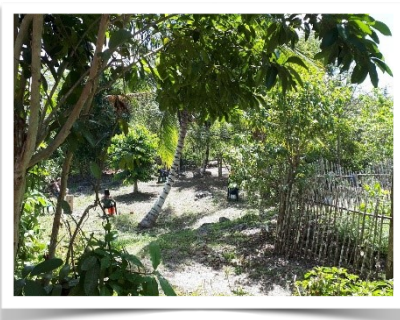

Class fee \$2,250 USD

Rainforest Remedies

All this is included...

The retreat is held at Eva Sengfelder's beautiful tropical home *Arco Iris Permaculture Farm* in Cayo District, Belize. This is home to [Rainforest Remedies](#) where you'll see how these herbal remedies are grown and produced.

- ⦿ All vegetarian meals (vegan or meat on request).
- ⦿ Accommodation.
- ⦿ Airport transfers.
- ⦿ Class materials.
- ⦿ Excursion or 'Free day' - Pool and Forest Bathing.

Arco Iris Permaculture Farm

Spiritual healing garden